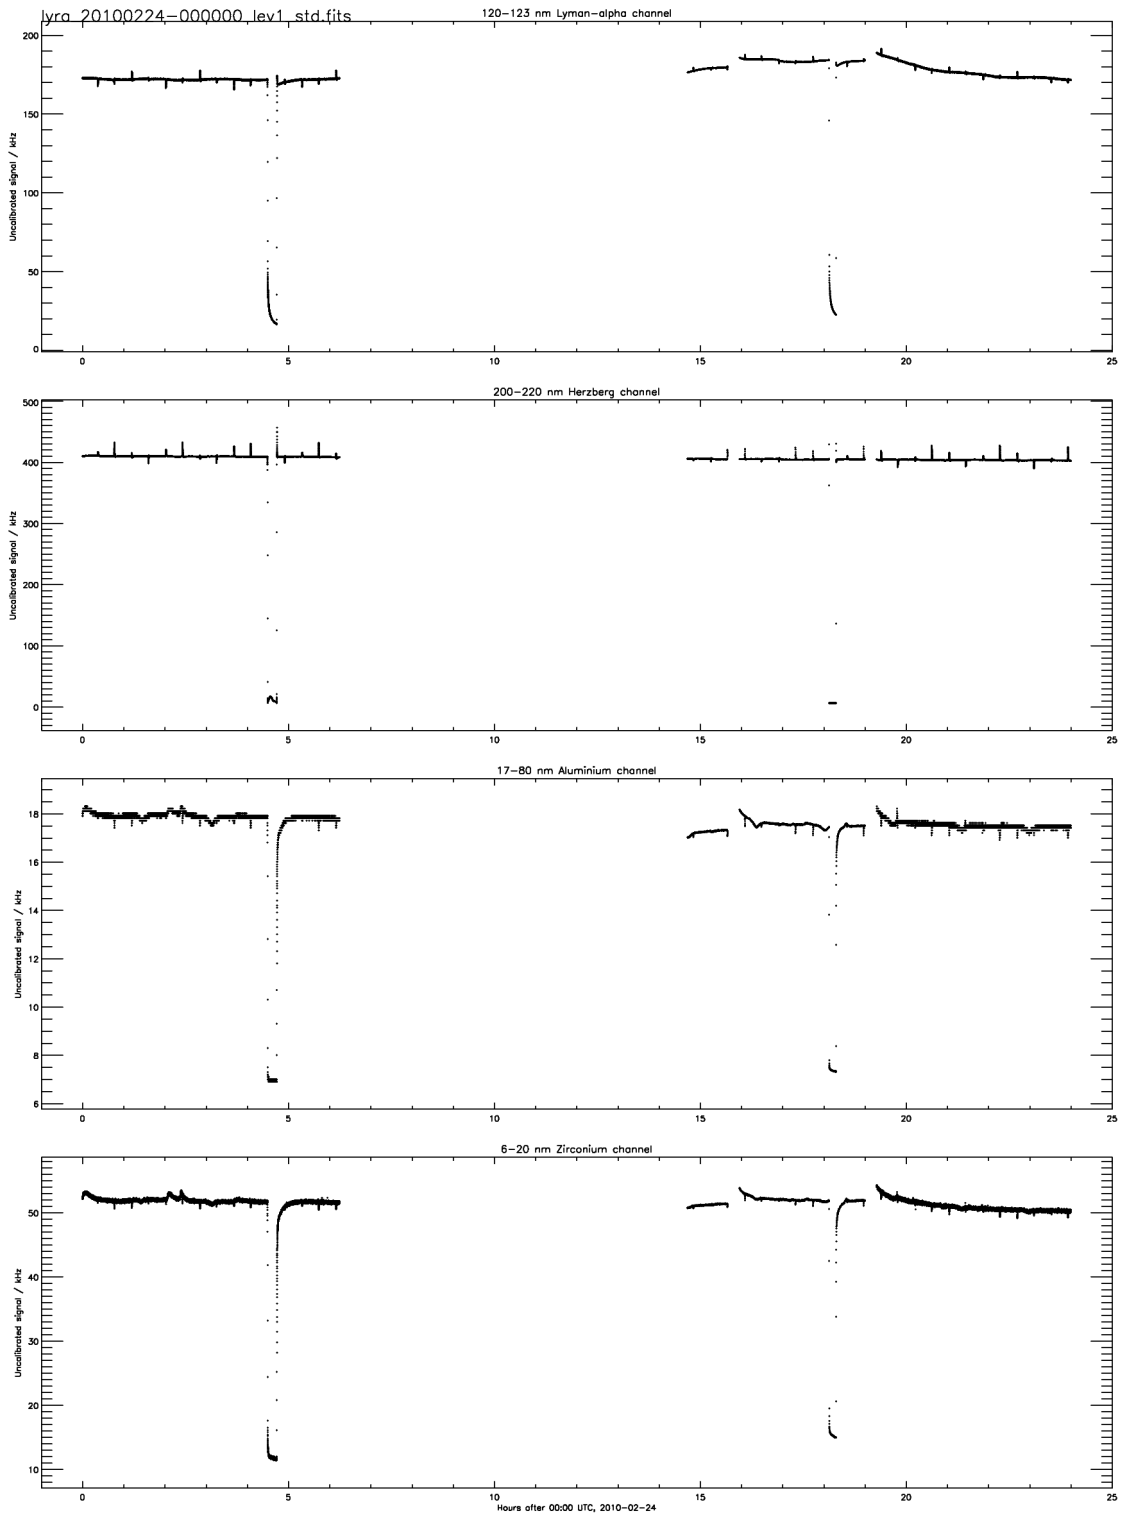

Hours after 00:00 UTC, 2010-02-24

0-374 2 nom open
 881-1439 2 nom open

(incomplete HK coverage)

881-939 1 backup open
 957-1139 3 backup open

(incomplete HK coverage)